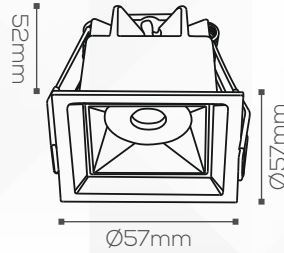

RL 4125

Housing

LED Housing:

Aluminium Die Casting

Product Finish:

Wh, Bk

Reflector:

Aluminium Anodized + Lens

Shape:

Square

Technical Specification

Light Source:

Cree

Beam Angle:

30°

Lumens Output:

70-80lm/w

LED:

3K/4K/5K

Electrical Parameters

Power:

5W

Input Voltage:

100-240 VAC

Rated Frequency:

50~60 Hz

Power Factor:

>0.90

Life Span:

50,000 hrs

Control Gear:

Range-Lite

Application

IP Rating:

IP20

Use:

Indoor

Mounting:

Recessed

Adjustment:

Fixed

Fitting Size

Dia:

Ø57x57mm

Height:

52mm

Cut-Out:

Ø50x50mm

INDOOR LIGHTS