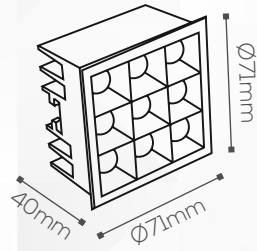

RL 1409

Housing

LED Housing:

Aluminium Die Casting

Product Finish:

Wh+Bk

Reflector:

Aluminium Anodized + Lens

Shape:

Square

Technical Specification

Light Source:

Range-Lite

Beam Angle:

30°

Lumens Output:

63-70lm/w

LED:

3K/4K

Electrical Parameters

Power:

16W

Input Voltage:

100-240 VAC

Rated Frequency:

50~60 Hz

Power Factor:

>0.90

Life Span:

50,000 hrs

Control Gear:

Range-Lite

Application

IP Rating:

IP20

Use:

Indoor

Mounting:

Recessed

Adjustment:

Fixed

Fitting Size

Dia:

Ø71x71mm

Height:

40mm

Cut-Out:

Ø65x65mm