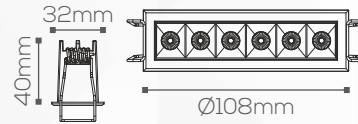

RL 1406

Housing

LED Housing:

Aluminium Die Casting

Product Finish:

Wh+Bk

Reflector:

Aluminium Anodized + Lens

Shape:

Rectangle

Technical Specification

Light Source:

Range-Lite

Beam Angle:

30°

Lumens Output:

Application

IP Rating:

IP20

Use:

Indoor

Mounting:

Recessed

Adjustment:

Fixed

Fitting Size

Dia:

Ø108x32mm

Height:

40mm

Cut-Out:

Ø102x26mm