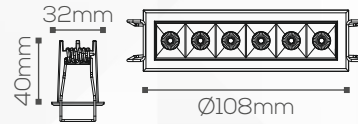

RL 1406

Housing

LED Housing:

Aluminium Die Casting

Product Finish:

Wh+Bk

Reflector:

Aluminium Anodized + Lens

Shape:

Rectangle

Technical Specification

Light Source:

Range-Lite

Beam Angle:

30°

Lumens Output:

Application

IP Rating:

IP20

Use:

Indoor

Mounting:

Recessed

Adjustment:

Fixed

Fitting Size

Dia:

Ø108x32mm

Height:

40mm

Cut-Out:

Ø102x26mm