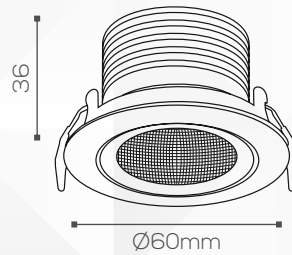

RL 019

Housing

LED Housing:

Aluminium Die Casting

Product Finish:

White

Reflector:

Aluminium Anodized

Shape:

Round

Technical Specification

Light Source:

Cree

Beam Angle:

24°

Lumens Output:

Application

IP Rating:

IP20

Use:

Indoor

Mounting:

Recessed

Adjustment:

Tiltable

Fitting Size

Dia:

Ø60mm

Height:

36mm

Cut-Out:

Ø50mm