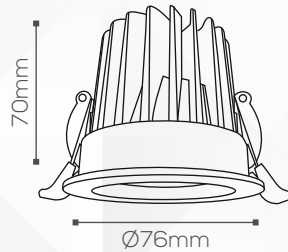

RL 775

INDOOR LIGHTS

Housing

LED Housing:

Aluminium Die Casting

Product Finish:

White

Reflector:

Aluminium Anodized + Lens

Shape:

Round

Technical Specification

Light Source:

Bridgelux

Beam Angle:

38°

Lumens Output:

90-100lm/w

LED:

3K/4K/5K/6K / CCT

Electrical Parameters

Power:

15W

Input Voltage:

100-240 VAC

Rated Frequency:

50~60 Hz

Power Factor:

>0.95

Life Span:

50,000 hrs

Control Gear:

Range-Lite

Application

IP Rating:

IP20

Use:

Indoor

Mounting:

Recessed

Adjustment:

Fixed

Fitting Size

Dia:

Ø76mm

Height:

70mm

Cut-Out:

Ø67mm