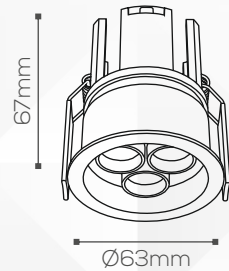

RL 80116

Housing

LED Housing:

Aluminium Die Casting

Product Finish:

Wh+Bk, Bk+Bk

Reflector:

Aluminium Anodized

Shape:

Round

Technical Specification

Light Source:

Bridgelux

Beam Angle:

36°

Lumens Output:

880lm

LED:

3K/4K

Electrical Parameters

Power:

8W

Input Voltage:

100-240 VAC

Rated Frequency:

50~60 Hz

Power Factor:

>0.90

Life Span:

50,000 hrs

Control Gear:

Range-Lite

Application

IP Rating:

IP20

Use:

Indoor

Mounting:

Recessed

Adjustment:

Fixed

Fitting Size

Dia:

Ø63mm

Height:

67mm

Cut-Out:

Ø53mm