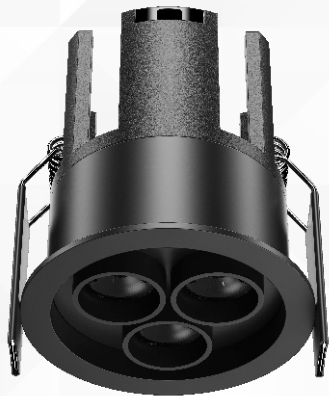

RL 80116

Housing

LED Housing:

Aluminium Die Casting

Product Finish:

Wh+Bk, Bk+Bk

Reflector:

Aluminium Anodized

Shape:

Round

Technical Specification

Light Source:

Bridgelux

Beam Angle:

36°

Lumens Output:

880lm

LED:

3K/4K

Electrical Parameters

Power:

8W

Input Voltage:

100-240 VAC

Fixed

Fitting Size

Dia:

Ø63mm

Height:

67mm

Cut-Out:

Ø53mm