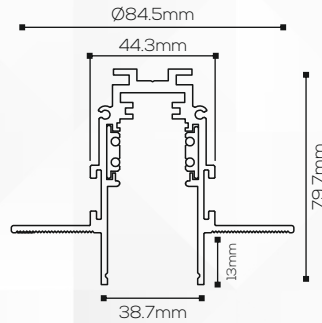

RL 4035B

Housing

LED Housing:

Aluminium

Product Finish:

Black

Fitting Size

Dia:

Ø1000x84.5x79.7(H)MM

Dia:

Ø2000x84.5x79.7(H)MM

Dia:

Ø3000x84.5x79.7(H)MM

INDOOR LIGHTS