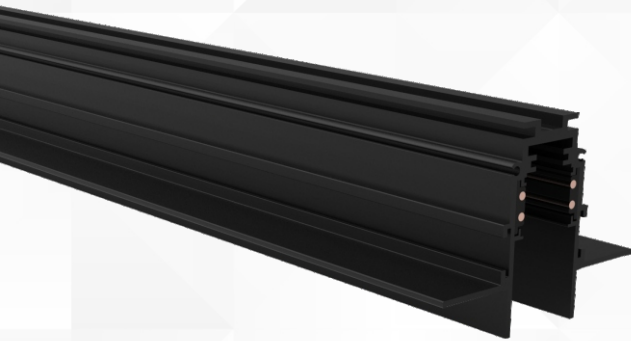

RL 4035B

Housing

LED Housing:

Aluminium

Product Finish:

Black

Fitting Size

Dia:

Ø1000x84.5x79.7(H)MM

Dia:

Ø2000x84.5x79.7(H)MM

Dia:

Ø3000x84.5x79.7(H)MM

INDOOR LIGHTS