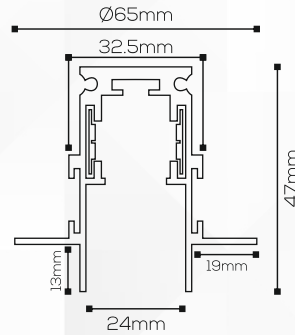

RL 4020B

Housing

LED Housing:

Aluminium

Product Finish:

Black

Fitting Size

Dia:

Ø1000X65X47(H)MM

Dia:

Ø2000X65X47(H)MM

Dia:

Ø3000X65X47(H)MM

INDOOR LIGHTS