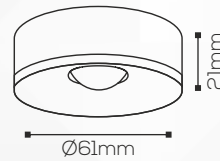

### Housing

**LED Housing:**

Aluminium Die Casting

**Product Finish:**

Wh, Bk

**Reflector:**

Diffuser

**Shape:**

### Technical Specification

**Light Source:**

Cree

**Beam Angle:**

24°

**Lumens Output:**

100lm/w

**LED:**

### Fitting Size

**Dia:**

Ø61mm

**Height:**

21mm

INDOOR LIGHTS