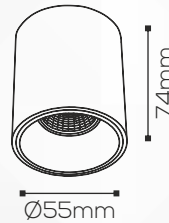

**RL 2023R**

**Housing**

**LED Housing:**

Aluminium

**Product Finish:**

Bk+Bk, Bk+Cop

**Reflector:**

Aluminium Anodized

**Shape:**

Round

**Technical Specification**

**Light Source:**

Bridgelux

**Beam Angle:**

30°

**Lumens Output:**

Fixed

**Fitting Size**

**Dia:**

Ø55mm

**Height:**

74mm