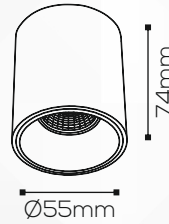

RL 2023R

Housing

LED Housing:

Aluminium

Product Finish:

Bk+Bk, Bk+Cop

Reflector:

Aluminium Anodized

Shape:

Round

Technical Specification

Light Source:

Bridgelux

Beam Angle:

30°

Lumens Output:

Application

IP Rating:

IP20

Use:

Indoor

Mounting:

Surface

Adjustment:

Fixed

Fitting Size

Dia:

Ø55mm

Height:

74mm

INDOOR LIGHTS