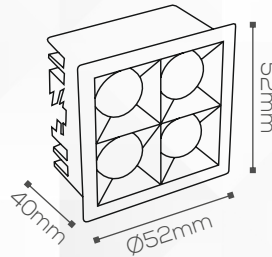

RL 1408

INDOOR LIGHTS

Housing

LED Housing:

Aluminium Die Casting

Product Finish:

Wh+Bk

Reflector:

Aluminium Anodized + Lens

Shape:

Square

Technical Specification

Light Source:

Range-Lite

Beam Angle:

30°

Lumens Output:

63-70lm/w

LED:

3K/4K

Electrical Parameters

Power:

8W

Input Voltage:

100-240 VAC

Rated Frequency:

50~60 Hz

Power Factor:

>0.90

Life Span:

50,000 hrs

Control Gear:

Range-Lite

Application

IP Rating:

IP20

Use:

Indoor

Mounting:

Recessed

Adjustment:

Fixed

Fitting Size

Dia:

Ø52x52mm

Height:

40mm

Cut-Out:

Ø45x45mm