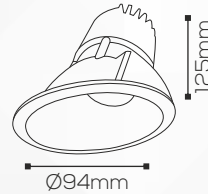

RL 1496

Housing

LED Housing:

Aluminium Die Casting

Product Finish:

White

Reflector:

Aluminium Anodized

Shape:

Oval

Technical Specification

Light Source:

Bridgelux

Beam Angle:

24°

Lumens Output:

Application

IP Rating:

IP20

Use:

Indoor

Mounting:

Recessed

Adjustment:

Fixed

Fitting Size

Dia:

Ø94mm

Height:

125mm

Cut-Out:

Ø84mm