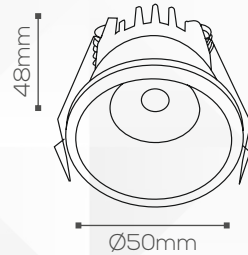

RL 419

INDOOR LIGHTS

Housing

LED Housing:

Aluminium Die Casting

Product Finish:

White, Black

Reflector:

Lens

Shape:

Round

Technical Specification

Light Source:

Bridgelux

Beam Angle:

24°

Lumens Output:

95-100lm/w

LED:

3K/4K

Electrical Parameters

Power:

3W

Input Voltage:

100-240 VAC

Rated Frequency:

50~60 Hz

Power Factor:

>0.50

Life Span:

50,000 hrs

Control Gear:

Range-Lite

Application

IP Rating:

IP20

Use:

Indoor

Mounting:

Recessed

Adjustment:

Fixed

Fitting Size

Dia:

Ø50mm

Height:

48mm

Cut-Out:

Ø42mm